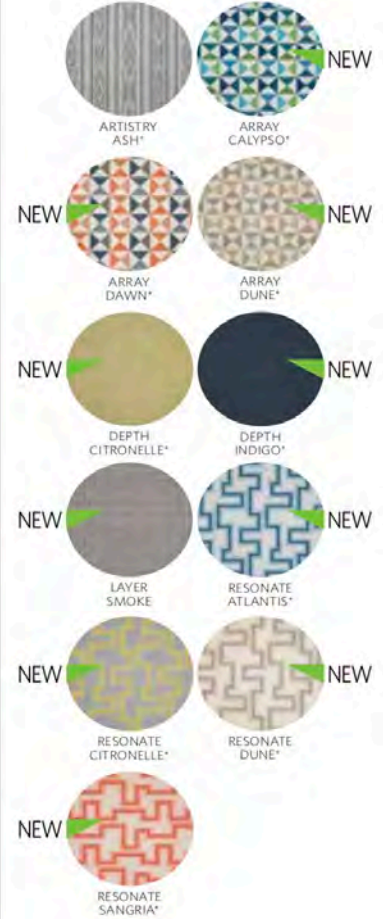

## FABRIC GROUP A

## RAIN FABRICS

*Sunbrella Rain Fabrics are only available for Classic Terrace and Mayhew Deep Seating cushions.*

## FABRIC GROUP C

## FABRIC GROUP D

*\*Fabric not available for umbrellas and Bradford Pergola corner curtain panels.*